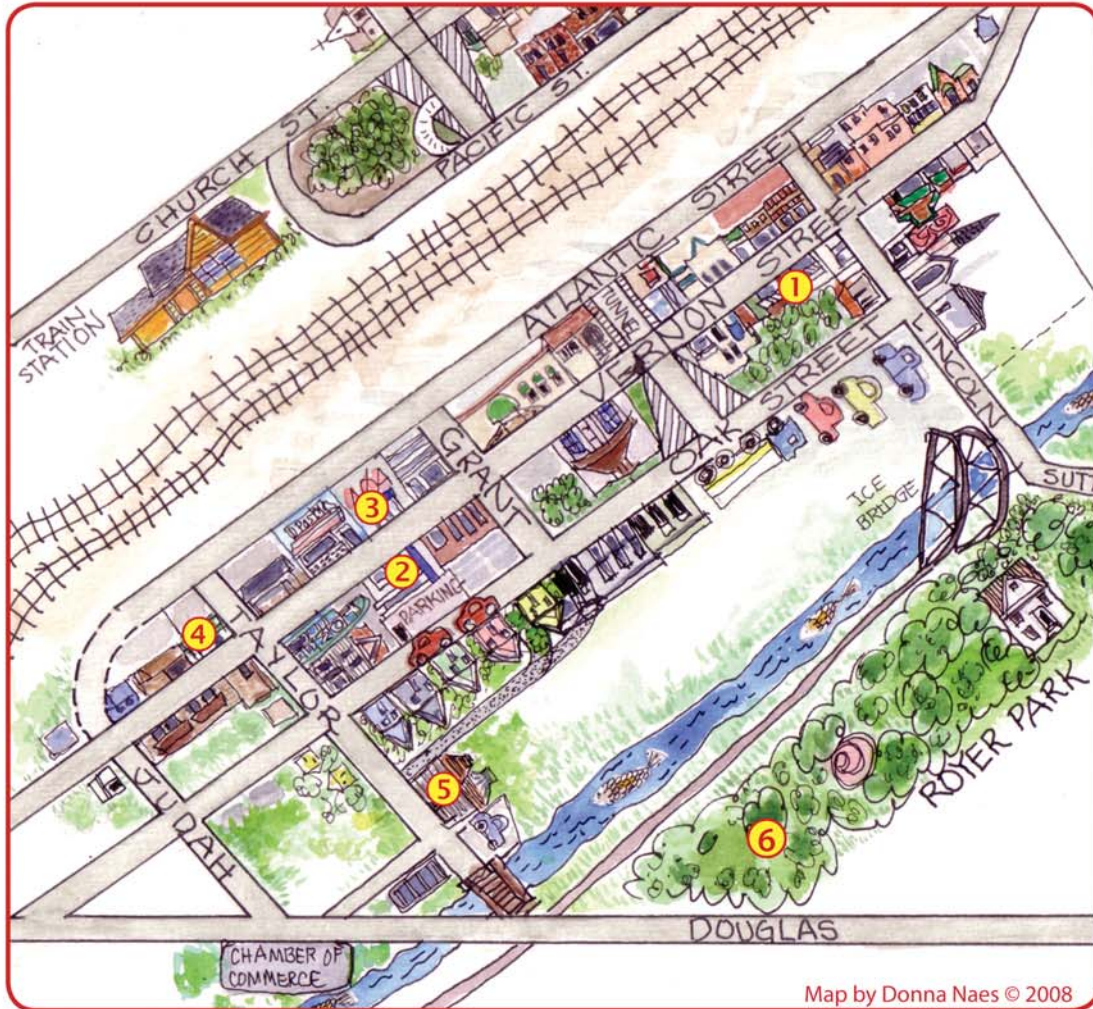

3RD SAT ART WALK .COM

DOWNTOWN ROSEVILLE

SureWest

CITY OF ROSEVILLE
CALIFORNIA

Placer Community
FOUNDATION

6:00 - 9:00 P.M.

Map by Donna Naes © 2008

- ① **Noel Flynn Gallery** 225 Vernon St • (916) 786-0702 • noelflynngallery.com
- ② **Blue Line Gallery** 405 Vernon St, Ste 100 • (916) 783-4117 • www.rosevillearts.org
- ③ **404 Gallery** 404 Vernon St • (916) 784-9898 • www.404artgallery.com
- ④ **Studio 518** 518 Vernon St • (916) 223-8361 • www.mikemartinphotography.com
- ⑤ **Downtown Library** 225 Taylor St • (916) 774-5221 • www.roseville.ca.us/library
- ⑥ **Roseville City Production Dynamics** Children's Art Center, Royer Park, 190 Park Dr • (916) 474-0441
www.facebook.com/pages/Roseville-City-Production-Dynamics/130036952601

Other Participating Venues (outside map area)

- **Artists of Timber Creek Gallery** 7050 Del Web Blvd, Roseville • (916) 774-3888 • hours 6-9pm
- **High Hand Gallery** 3750 Taylor Rd, Loomis • (916) 259-4298 • www.highhandgallery.com